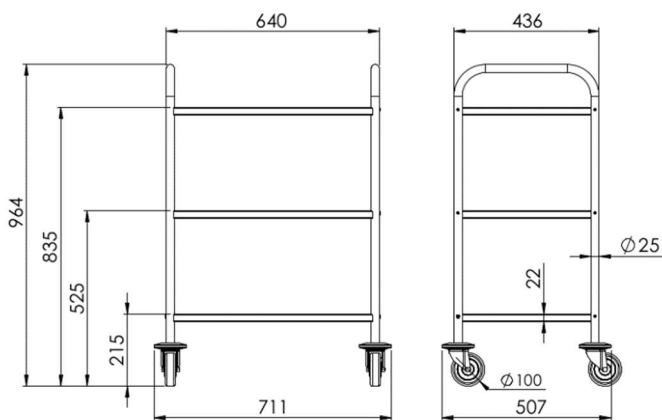

Réf : 446

Réf : 447

Réf : 446

3 PLATEAUX

Sans galeries :

Réf : 446 Dimensions : 600mm x 430mm

Réf : 746 Dimensions : 750mm x 500mm

Réf : 946 Dimensions : 900mm x 600 mm

Avec galeries :

Réf : 447 Dimensions : 600mm x 430mm

Réf : 747 Dimensions : 750mm x 500mm

Réf : 947 Dimensions : 900mm x 600 mm

3 TRAYS

Without guard rails:

Ref: 446 Dimensions: 600mm x 430mm

Ref: 746 Dimensions: 750mm x 500mm

Ref: 946 Dimensions: 900mm x 600 mm

With guard rails:

Ref: 447 Dimensions: 600mm x 430mm

Ref: 747 Dimensions: 750mm x 500mm

Ref: 947 Dimensions: 900mm x 600 mm

Options

Page 21