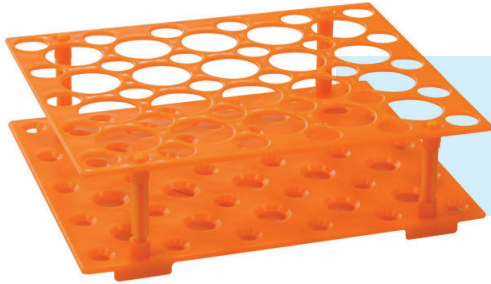

PP tube racks - for tubes

Code **BJB078, BJB079, BJB080, BJB081, BJB082, BJB083, BJB084, BJB085, BJB086, BJB087, BJB088, BJB089, BJB090, BJB091, BJB092, BJB093, BJB094, BJB095, BJB096**

- High grade Polypropylene Material
- Chemical Resistant to alcohols and mild organic solvents
- Temperature range stable from -196 °C to 121 °C
- Removable lid includes an inventory list writing area

Technical specifications

Reference	Tubes	Alignment	Dimensions (mm)
BJB078	50 mL x 20 / 15 mL x 30	5 x 4 / 6 x 5	208 x 172 x 60

Technical specifications

Reference	Tubes	Alignment	Dimensions (mm)
BJB081	∅ 13 mm x 90	15 x 6	247 x 107 x 60
BJB082	∅ 13 mm x 90	15 x 6	247 x 107 x 60
BJB083	∅ 13 mm x 90	15 x 6	247 x 107 x 60
BJB084	∅ 13 mm x 90	15 x 6	247 x 107 x 60
BJB085	∅ 16 mm x 60	12 x 5	247 x 107 x 60
BJB086	∅ 16 mm x 60	12 x 5	247 x 107 x 60
BJB087	∅ 16 mm x 60	12 x 5	247 x 107 x 60
BJB088	∅ 16 mm x 60	12 x 5	247 x 107 x 60
BJB089	∅ 21 mm x 40	10 x 4	247 x 107 x 60
BJB090	∅ 21 mm x 40	10 x 4	247 x 107 x 60
BJB091	∅ 21 mm x 40	10 x 4	247 x 107 x 60
BJB092	∅ 21 mm x 40	10 x 4	247 x 107 x 60
BJB093	∅ 30 mm x 21	7 x 3	247 x 107 x 60
BJB094	∅ 30 mm x 21	7 x 3	247 x 107 x 60
BJB095	∅ 30 mm x 21	7 x 3	247 x 107 x 60
BJB096	∅ 30 mm x 21	7 x 3	247 x 107 x 60

PP tube racks - for tubes

- Polypropylene, autoclavable
- Alphanumerically identified holes
- Dismantling

Technical specifications

Reference	Tubes	Alignment	Dimensions (mm)
BJB079	15 mL x 50	10 x 5	207 x 130 x 56
BJB080	50 mL x 25	5 x 5	201 x 171 x 60

PP tube racks - for microtubes

Code [BJL018](#), [BJL019](#), [BJL020](#), [BJL021](#), [BJL022](#), [BJL023](#), [BJL024](#), [BJL025](#), [BJL026](#)

- High grade Polypropylene Material
- Chemical Resistant to alcohols and mild organic solvents
- Temperature range stable from -196 °C to 121 °C
- Removable lid includes an inventory list writing area