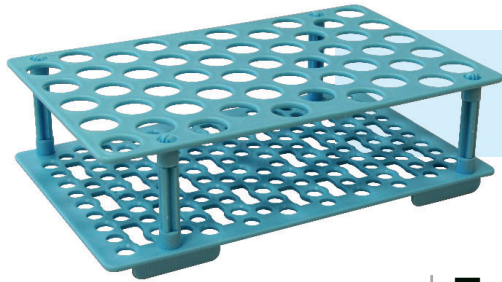

PP tube racks - for tubes

Code **BJB078, BJB079, BJB080, BJB081, BJB082, BJB083, BJB084, BJB085, BJB086, BJB087, BJB088, BJB089, BJB090, BJB091, BJB092, BJB093, BJB094, BJB095, BJB096**

- High grade Polypropylene Material
- Chemical Resistant to alcohols and mild organic solvents
- Temperature range stable from -196 °C to 121 °C
- Removable lid includes an inventory list writing area

Technical specifications

Reference	Tubes	Alignment	Dimensions (mm)
BJB078	50 mL x 20 / 15 mL x 30	5 x 4 / 6 x 5	208 x 172 x 60

Technical specifications

Reference	Tubes	Alignment	Dimensions (mm)
BJB081	∅ 13 mm x 90	15 x 6	247 x 107 x 60
BJB082	∅ 13 mm x 90	15 x 6	247 x 107 x 60
BJB083	∅ 13 mm x 90	15 x 6	247 x 107 x 60
BJB084	∅ 13 mm x 90	15 x 6	247 x 107 x 60
BJB085	∅ 16 mm x 60	12 x 5	247 x 107 x 60
BJB086	∅ 16 mm x 60	12 x 5	247 x 107 x 60
BJB087	∅ 16 mm x 60	12 x 5	247 x 107 x 60
BJB088	∅ 16 mm x 60	12 x 5	247 x 107 x 60
BJB089	∅ 21 mm x 40	10 x 4	247 x 107 x 60
BJB090	∅ 21 mm x 40	10 x 4	247 x 107 x 60
BJB091	∅ 21 mm x 40	10 x 4	247 x 107 x 60
BJB092	∅ 21 mm x 40	10 x 4	247 x 107 x 60
BJB093	∅ 30 mm x 21	7 x 3	247 x 107 x 60
BJB094	∅ 30 mm x 21	7 x 3	247 x 107 x 60
BJB095	∅ 30 mm x 21	7 x 3	247 x 107 x 60
BJB096	∅ 30 mm x 21	7 x 3	247 x 107 x 60

PP tube racks - for tubes

- Polypropylene, autoclavable
- Alphanumerically identified holes
- Dismantling

Technical specifications

Reference	Tubes	Alignment	Dimensions (mm)
BJB079	15 mL x 50	10 x 5	207 x 130 x 56
BJB080	50 mL x 25	5 x 5	201 x 171 x 60

PP tube racks - for microtubes

Code [BJL018](#), [BJL019](#), [BJL020](#), [BJL021](#), [BJL022](#), [BJL023](#), [BJL024](#), [BJL025](#), [BJL026](#)

- High grade Polypropylene Material
- Chemical Resistant to alcohols and mild organic solvents
- Temperature range stable from -196 °C to 121 °C
- Removable lid includes an inventory list writing area