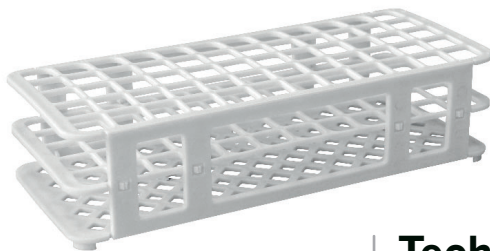

PP tube racks - for tubes

Code **BJB078, BJB079, BJB080, BJB081, BJB082, BJB083, BJB084, BJB085, BJB086, BJB087, BJB088, BJB089, BJB090, BJB091, BJB092, BJB093, BJB094, BJB095, BJB096**

- High grade Polypropylene Material
- Chemical Resistant to alcohols and mild organic solvents
- Temperature range stable from -196 °C to 121 °C
- Removable lid includes an inventory list writing area

Technical specifications

Reference	Tubes	Alignment	Dimensions (mm)
BJB078	50 mL x 20 / 15 mL x 30	5 x 4 / 6 x 5	208 x 172 x 60

Technical specifications

Reference	Tubes	Alignment	Dimensions (mm)
BJB081	∅ 13 mm x 90	15 x 6	247 x 107 x 60
BJB082	∅ 13 mm x 90	15 x 6	247 x 107 x 60
BJB083	∅ 13 mm x 90	15 x 6	247 x 107 x 60
BJB084	∅ 13 mm x 90	15 x 6	247 x 107 x 60
BJB085	∅ 16 mm x 60	12 x 5	247 x 107 x 60
BJB086	∅ 16 mm x 60	12 x 5	247 x 107 x 60
BJB087	∅ 16 mm x 60	12 x 5	247 x 107 x 60
BJB088	∅ 16 mm x 60	12 x 5	247 x 107 x 60
BJB089	∅ 21 mm x 40	10 x 4	247 x 107 x 60
BJB090	∅ 21 mm x 40	10 x 4	247 x 107 x 60
BJB091	∅ 21 mm x 40	10 x 4	247 x 107 x 60
BJB092	∅ 21 mm x 40	10 x 4	247 x 107 x 60
BJB093	∅ 30 mm x 21	7 x 3	247 x 107 x 60
BJB094	∅ 30 mm x 21	7 x 3	247 x 107 x 60
BJB095	∅ 30 mm x 21	7 x 3	247 x 107 x 60
BJB096	∅ 30 mm x 21	7 x 3	247 x 107 x 60

PP tube racks - for tubes

- Polypropylene, autoclavable
- Alphanumerically identified holes
- Dismantling

Technical specifications

Reference	Tubes	Alignment	Dimensions (mm)
BJB079	15 mL x 50	10 x 5	207 x 130 x 56
BJB080	50 mL x 25	5 x 5	201 x 171 x 60

PP tube racks - for microtubes

Code [BJL018](#), [BJL019](#), [BJL020](#), [BJL021](#), [BJL022](#), [BJL023](#), [BJL024](#), [BJL025](#), [BJL026](#)

- High grade Polypropylene Material
- Chemical Resistant to alcohols and mild organic solvents
- Temperature range stable from -196 °C to 121 °C
- Removable lid includes an inventory list writing area