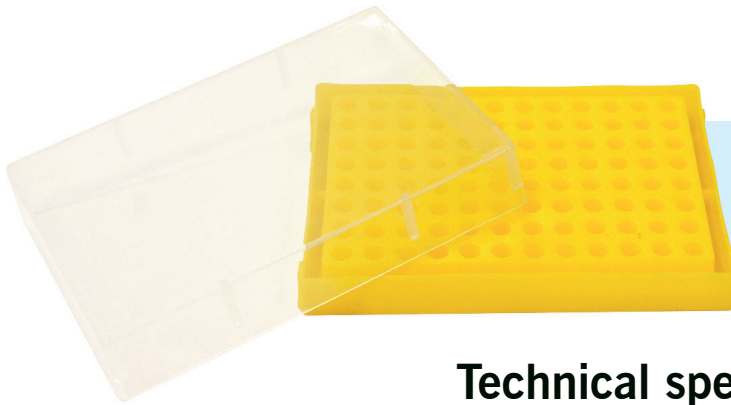

PP tube racks - for tubes

Code **BJB078, BJB079, BJB080, BJB081, BJB082, BJB083, BJB084, BJB085, BJB086, BJB087, BJB088, BJB089, BJB090, BJB091, BJB092, BJB093, BJB094, BJB095, BJB096**

- High grade Polypropylene Material
- Chemical Resistant to alcohols and mild organic solvents
- Temperature range stable from -196 °C to 121 °C
- Removable lid includes an inventory list writing area

Technical specifications

Reference	Tubes	Alignment	Dimensions (mm)
BJB078	50 mL x 20 / 15 mL x 30	5 x 4 / 6 x 5	208 x 172 x 60

Technical specifications

Reference	Tubes	Alignment	Dimensions (mm)
BJB081	∅ 13 mm x 90	15 x 6	247 x 107 x 60
BJB082	∅ 13 mm x 90	15 x 6	247 x 107 x 60
BJB083	∅ 13 mm x 90	15 x 6	247 x 107 x 60
BJB084	∅ 13 mm x 90	15 x 6	247 x 107 x 60
BJB085	∅ 16 mm x 60	12 x 5	247 x 107 x 60
BJB086	∅ 16 mm x 60	12 x 5	247 x 107 x 60
BJB087	∅ 16 mm x 60	12 x 5	247 x 107 x 60
BJB088	∅ 16 mm x 60	12 x 5	247 x 107 x 60
BJB089	∅ 21 mm x 40	10 x 4	247 x 107 x 60
BJB090	∅ 21 mm x 40	10 x 4	247 x 107 x 60
BJB091	∅ 21 mm x 40	10 x 4	247 x 107 x 60
BJB092	∅ 21 mm x 40	10 x 4	247 x 107 x 60
BJB093	∅ 30 mm x 21	7 x 3	247 x 107 x 60
BJB094	∅ 30 mm x 21	7 x 3	247 x 107 x 60
BJB095	∅ 30 mm x 21	7 x 3	247 x 107 x 60
BJB096	∅ 30 mm x 21	7 x 3	247 x 107 x 60

PP tube racks - for tubes

- Polypropylene, autoclavable
- Alphanumerically identified holes
- Dismantling

Technical specifications

Reference	Tubes	Alignment	Dimensions (mm)
BJB079	15 mL x 50	10 x 5	207 x 130 x 56
BJB080	50 mL x 25	5 x 5	201 x 171 x 60

PP tube racks - for microtubes

Code [BJL018](#), [BJL019](#), [BJL020](#), [BJL021](#), [BJL022](#), [BJL023](#), [BJL024](#), [BJL025](#), [BJL026](#)

- High grade Polypropylene Material
- Chemical Resistant to alcohols and mild organic solvents
- Temperature range stable from -196 °C to 121 °C
- Removable lid includes an inventory list writing area