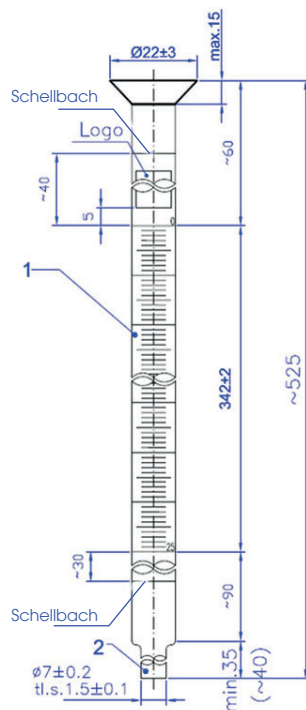

Tube for mohr AS burette schellbach strip, funnel mouth

Code. DNJ015, DNJ016, DNJ017

- Made of glass, class "AS".
- Schellbach strip
- With funnel

Code	Capacity	Graduation
DNJ015	10 mL	+/- 0,030
DNJ016	25 mL	+/- 0,050
DNJ017	50 mL	+/- 0,050

DNJ015

DNJ016

DNJ017