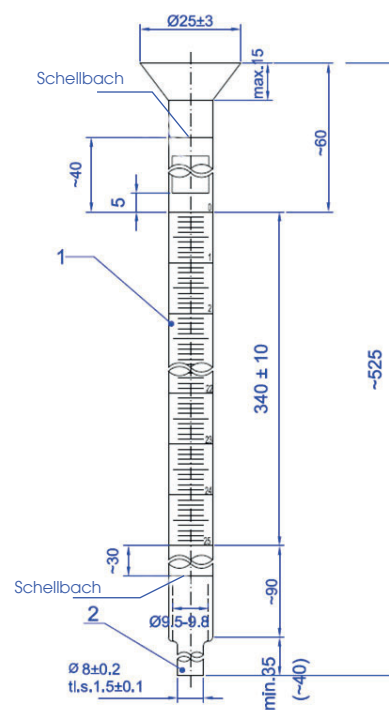

Tube for mohr AS burette schellbach strip, funnel mouth

Code. DNJ015, DNJ016, DNJ017

- Made of glass, class "AS".
- Schellbach strip
- With funnel

Code	Capacity	Graduation
DNJ015	10 mL	+/- 0,030
DNJ016	25 mL	+/- 0,050
DNJ017	50 mL	+/- 0,050

DNJ015

DNJ016

DNJ017