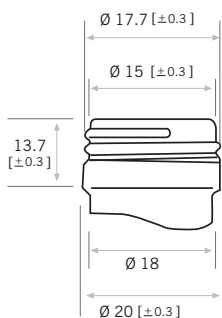

▶ Narrow mouth, glass

Bottle icons

Capacity

Total capacity

Height

Base

Thread

Weight

DIN 18, features

1. 1 | They meet the specifications of the European and US Pharmacopeia
2. 2 | Made of soda-lime glass type III
3. 1 | Available in transparent, amber glass, cobalt blue and green
4. 2 | Guaranteed quality control system of the product with physical and chemical tests: verification of the dimensions and the thermal shock, hydrolytic and pressure resistances.
5. 3 | Thread DIN 18