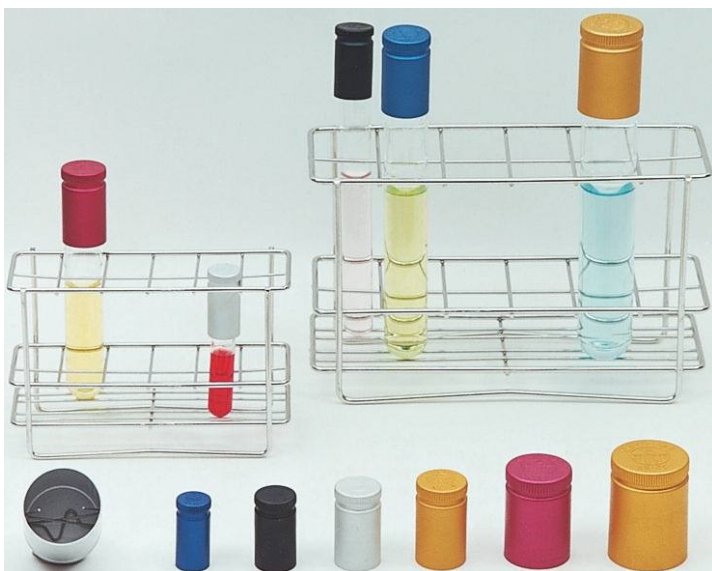

### Features

Designed for microbiology and cell culture applications.  
 Made from very flexible cellulose, tapered to fit most sizes of: Erlenmeyer, matrix flasks and tubes.  
 Sterile to 200 °C.  
 Permeable to air.  
 Transpirable.  
 Hermetically adjustable by pressing on the top of the glass vessel.

## Caps for biological culture tubes "Sero-Tap"

Made of anodised aluminium with internal AISI 304 stainless steel spring inside the cap.  
 Not hermetically sealed. Autoclavable at 1 bar.

Made of anodised aluminium with internal AISI 304 stainless steel spring inside the cap. Not hermetically sealed. Autoclavable at 1 bar.

Part No.	For tubes Ø 12 - 13 mm	Part No.	For tubes Ø 19 - 20 mm
<b>1012131</b>	Colour Blue	<b>1019201</b>	Colour Blue
<b>1012132</b>	Colour Silver	<b>1019202</b>	Colour Silver
<b>1012133</b>	Colour Gold	<b>1019203</b>	Colour Gold
<b>1012134</b>	Colour Garnet	<b>1019204</b>	Colour Garnet
<b>1012135</b>	Colour Black	<b>1019205</b>	Colour Black
Part No.	For tubes Ø 15 - 16 mm	Part No.	For tubes Ø 24 - 26 mm
<b>1015161</b>	Colour Blue	<b>1024261</b>	Colour Blue
<b>1015162</b>	Colour Silver	<b>1024262</b>	Colour Silver
<b>1015163</b>	Colour Gold	<b>1024263</b>	Colour Gold
<b>1015164</b>	Colour Garnet	<b>1024264</b>	Colour Garnet
<b>1015165</b>	Colour Black	<b>1024265</b>	Colour Black
Part No.	For tubes Ø 17 - 18 mm	Part No.	For tubes Ø 28 - 30 mm
<b>1017181</b>	Colour Blue	<b>1028301</b>	Colour Blue
<b>1017182</b>	Colour Silver	<b>1028302</b>	Colour Silver
<b>1017183</b>	Colour Gold	<b>1028303</b>	Colour Gold
<b>1017184</b>	Colour Garnet	<b>1028304</b>	Colour Garnet
<b>1017185</b>	Colour Black	<b>1028305</b>	Colour Black