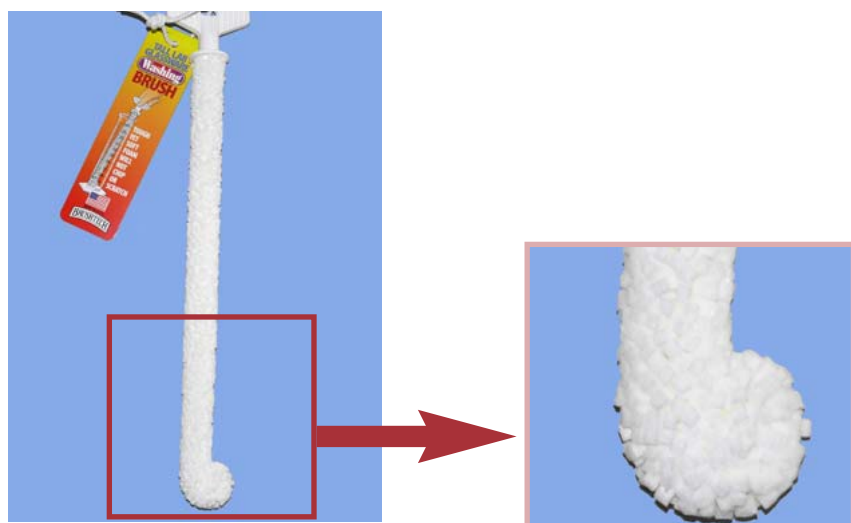

Escobillón Mousse Nº 4 / Sponge scrubber Mousse range Nº4

Uso del instrumento / Application

Referencia Code	Ancho esponja Sponge width	Long. esponja Sponge length	Long. total Total length	Aplicación Application
63501438	20 mm	380 mm	440 mm	Tubos de test, Erlenmeyer, embudos de decantación, vasos, etc. Test tubes, Erlenmeyer flasks, separating funnels, etc.